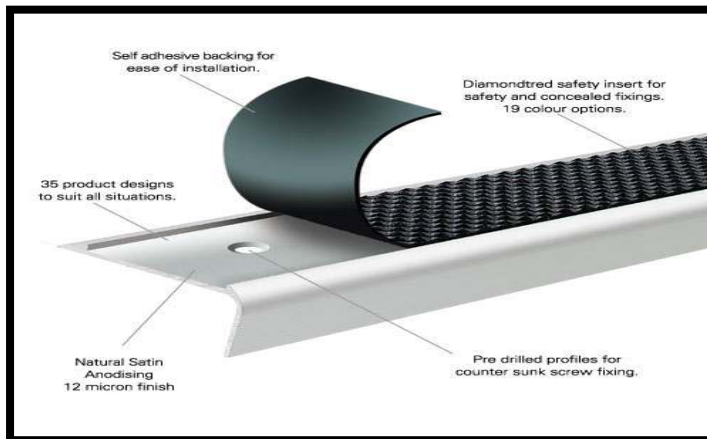

# TredSafe

TredSafe is available with many different profiles to offer protection not only from slippery step edges, but also to protect carpet edges.

The easy, quick and clean installation, that is ensured by our trained operators, means your steps will remain fully functional during the fitting of your TredSafe nosing.

These TredSafe nosings were fitted with Safety Red inserts to offer excellent step edge definition as well as sure footed grip on slippery step edges.

The profiles will also protect the edges of wooden or concrete steps from wear due to knocks and bangs caused by moving equipment.